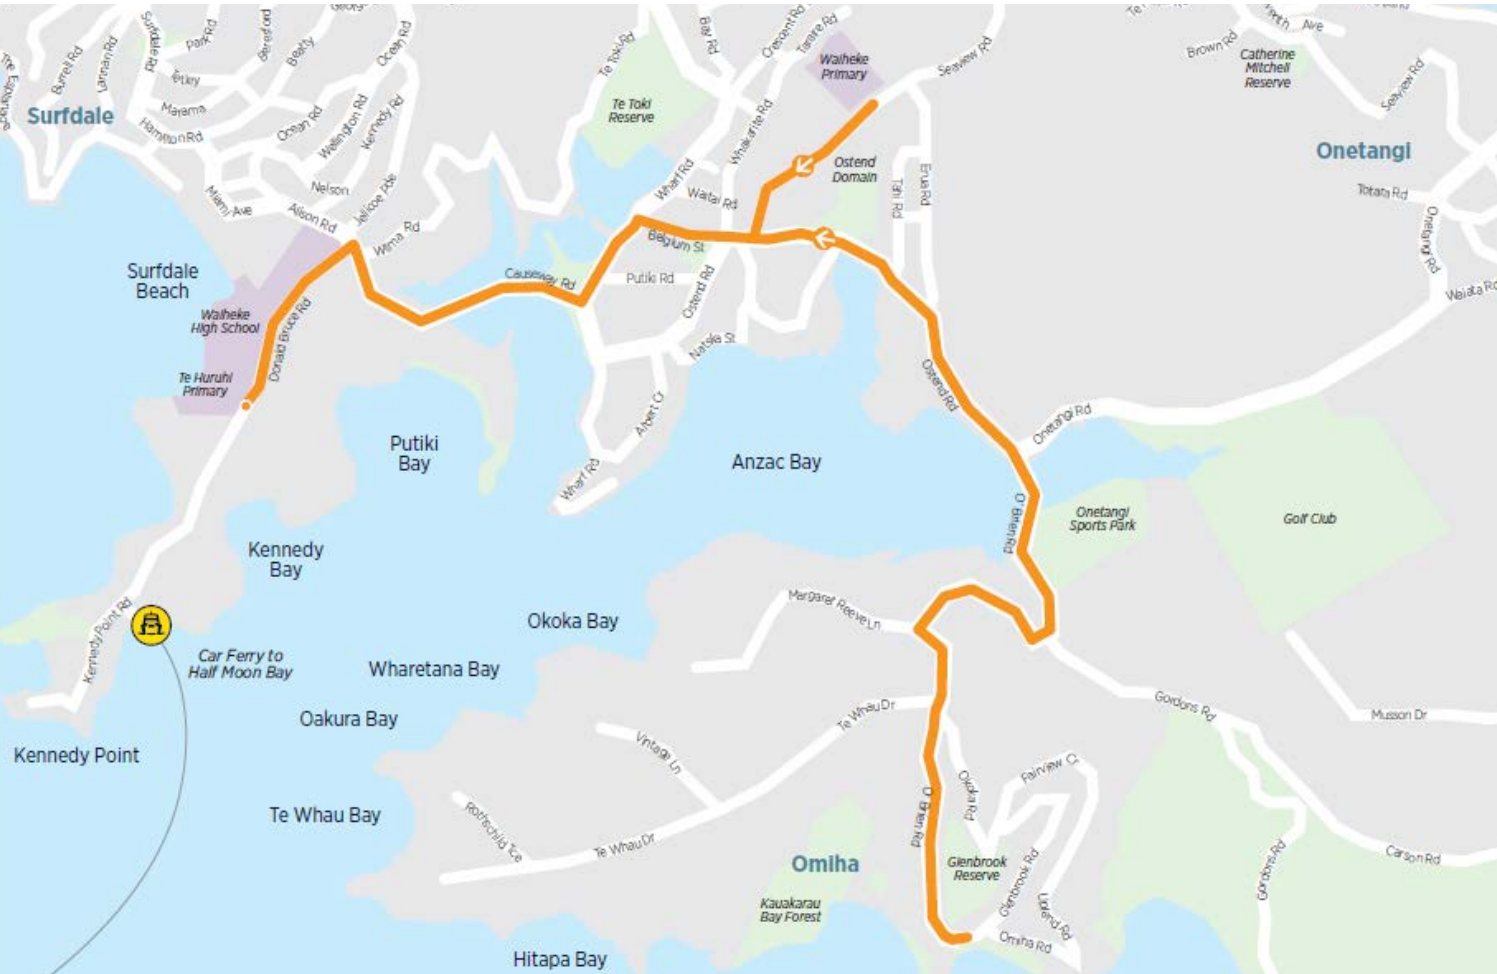

STOP NAME	STOP #	TIME
O'Brien Road, near flagpole	1113	07:55
46 O'Brien Road, near Valley Road	1116	07:57
O'Brien Road, near Te Whau Drive	1118	08:00
O'Brien Road, near Woolshed	1120	08:01
Ostend Road, near O'Brien Road	1141	08:03
Ostend Road, opposite Tahi Road	1130	08:04
Waiheke Primary School Bus Bay	1445	08:07
Ostend Road, near Natzka Road/ RSA	1170	08:10

STOP NAME	STOP #	TIME
Stop A Ostend Road, outside Countdown	1191	08:11
56 Wharf Road	1172	08:12
Causeway Road, opposite Ostend Domain	1504	08:14
31 Causeway Road, near Shelley Beach Road	1162	08:15
Causeway Road, near Donald Bruce Roundabout	1160	08:16
Te Huruhi Primary School Bus Bay	1535	08:18
Waiheke High School Bus Bay	1533	08:20