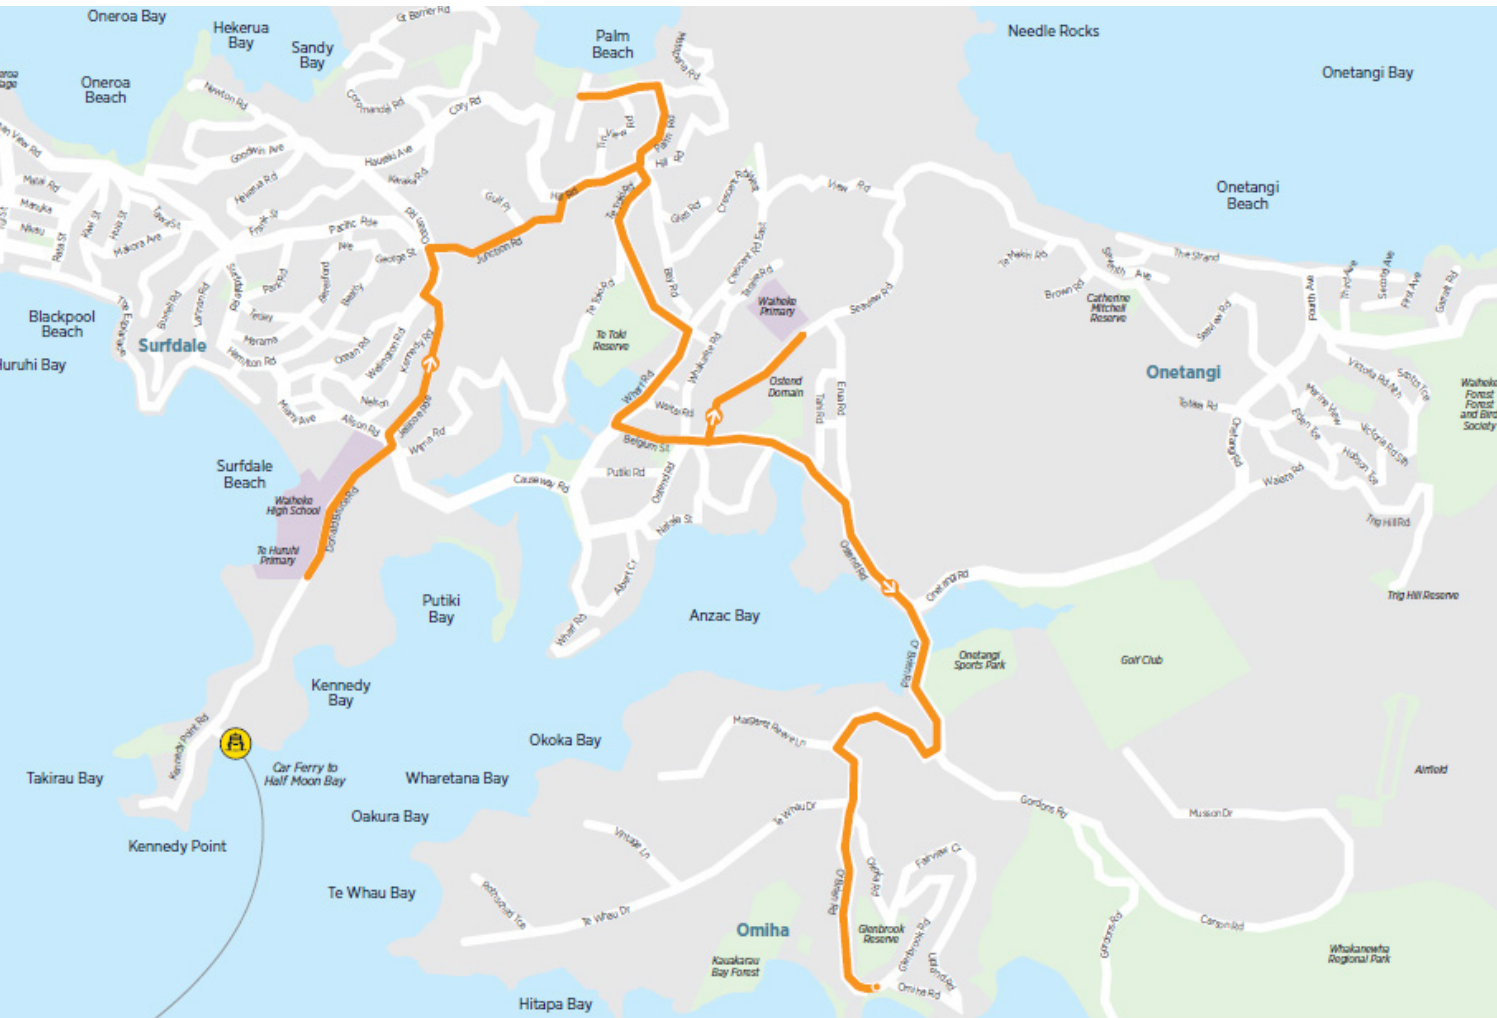

STOP NAME	STOP #	TIME
Te Huruhi Primary School Bus Bay	1535	14:40
31 Jellicoe Parade	1219	14:44
WISCA	1211	14:45
28 Junction Road, near WISCA	1188	14:46
Top of Hill Road, near Cory Road	1186	14:47
2 Palm Road	1182	14:48
Opposite Palm Beach Store	1184	14:50
Opposite Red Shed	1196	14:50
Outside Palm Beach Store	1203	14:51
Te Toki Road, near Waiheke Island Resort	1180	14:52
Te Toki Road, opposite Wilma Road	1178	14:54

STOP NAME	STOP #	TIME
Te Toki Road, near Crescent Road East	1176	14:55
Wharf Road, near Muritai Road	1195	14:57
Stop B Ostend, opposite Ostend Shops	1542	14:58
Waiheke Primary School Bus Bay	1445	15:00
Ostend Road, opposite O'Brien Road	1132	15:05
O'Brien Road, near Onetangi Sports Park	1122	15:06
O'Brien Road, near Gordons Road	1119	15:07
O'Brien Road, opposite Te Whau Drive	1117	15:09
O'Brien Road, opposite Valley Road	1115	15:10
O'Brien Road, near flagpole	1113	15:13