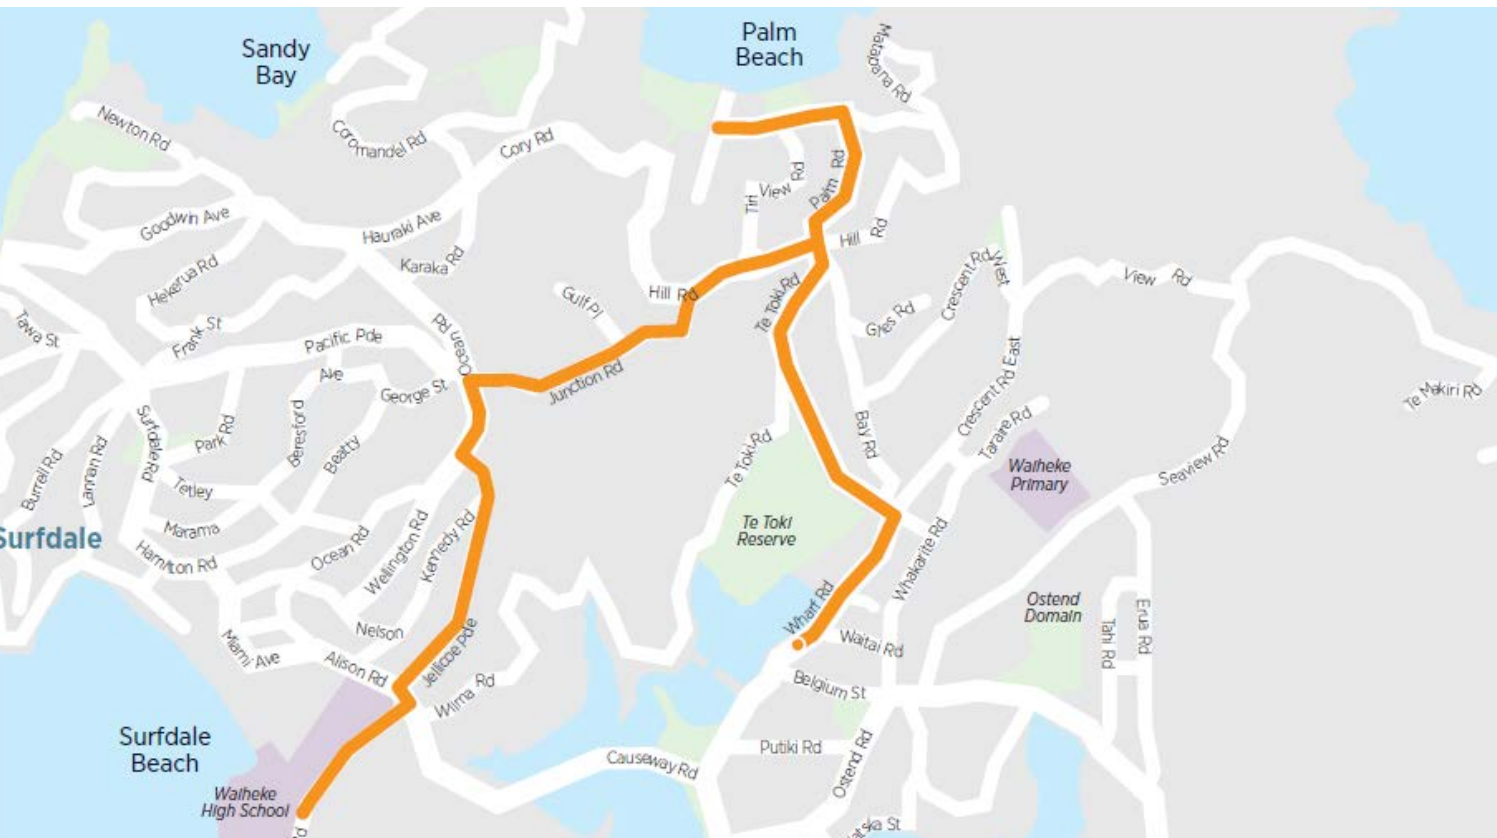

STOP NAME	STOP #	TIME
Waiheke High School Bus Bay	1533	15:20
31 Jellicoe Parade	1219	15:22
28 Junction Road	1188	15:24
Top of Hill Road, near Cory Road	1186	15:26
2 Palm Road	1182	15:27
Opposite Palm Beach Store	1184	15:29
Opposite Red Shed	1196	15:30

STOP NAME	STOP #	TIME
Palm Beach Store	1203	15:31
Te Toki Road, near Waiheke Island Resort	1180	15:32
Te Toki Road, opposite Wilma Road	1178	15:33
Te Toki Road, near Crescent Road East	1176	15:34
Wharf Road, near Muritai Road	1195	15:35
Opposite Ostend Shops	1542	15:40