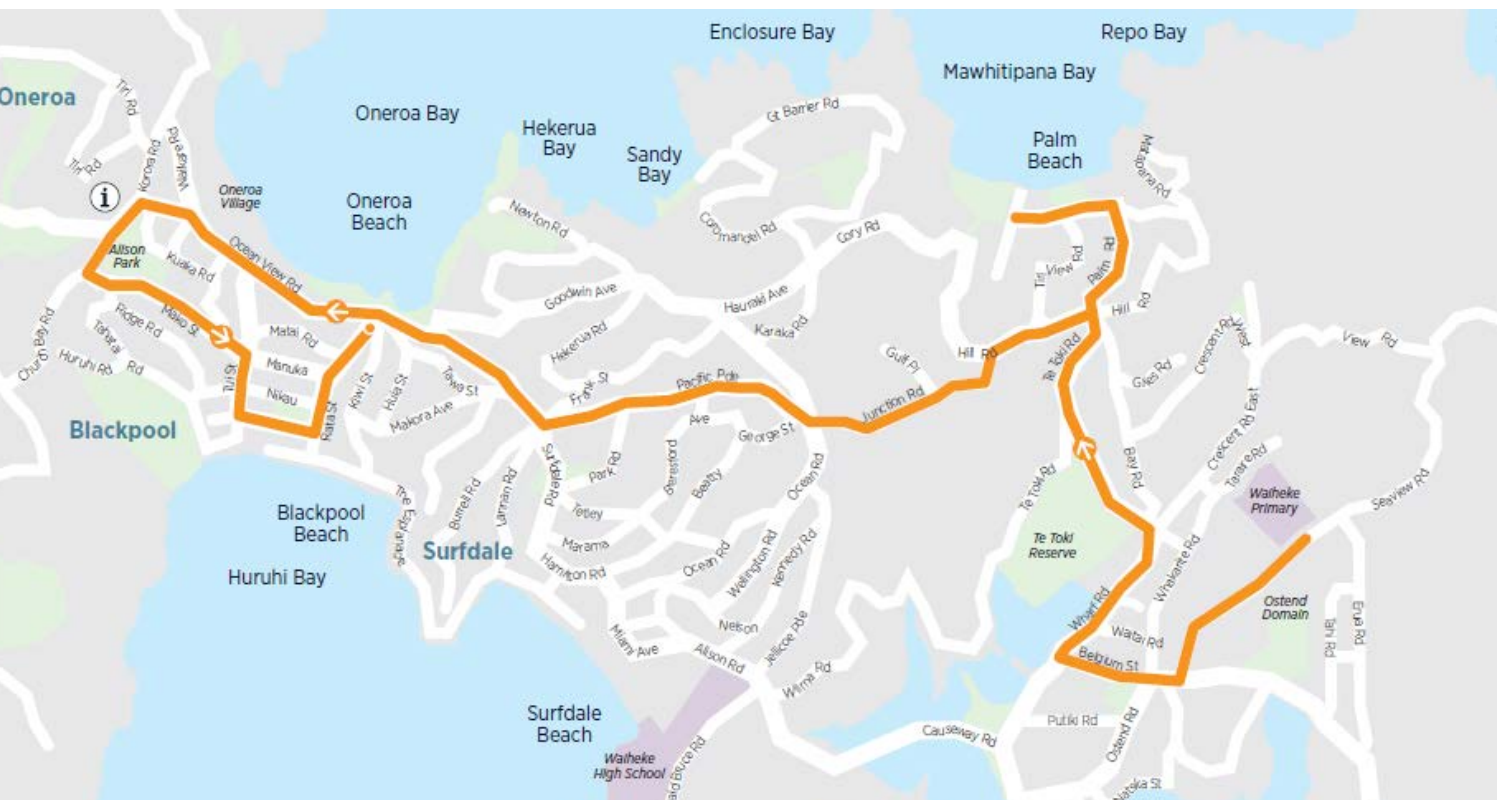

STOP NAME	STOP #	TIME
Waiheke Primary School Bus Bay	1445	14:40
Stop A Ostend, outside Countdown	1191	14:45
Wharf Road, opposite Muritai Road	1174	14:46
Opposite 8 Wharf Road	1197	14:47
27 Te Toki Road, near Wilma Road	1199	14:48
Te Toki Road, near Waiheke Island Resort	1180	14:48
Opposite Red Shed	1196	14:51
57 Palm Road	1217	14:51
Palm Road, near Palm Beach Store	1203	14:52
71 Junction Road, near top of Hill Road	1205	14:54
45 Junction Road, opposite Gulf Place	1207	14:54
WISCA	1209	14:55

STOP NAME	STOP #	TIME
Oceanview Road, opposite Frank Street	1152	14:57
166 Oceanview Road, opposite St Peter's Church	1528	14:59
134 Oceanview Road, outside Red Cross	1150	15:00
Oceanview Road, near Oue Road, outside BNZ	1138	15:01
Mako Street, near Allison Park	1321	15:03
Opposite 54 Mako Street	1085	15:04
26 Tui Street, near Manuka Road	1142	15:04
12 Rata Street	1144	15:05
23 Moa Avenue	1165	15:06
15 Moa Avenue	1167	15:07
1 Moa Avenue	1169	15:08