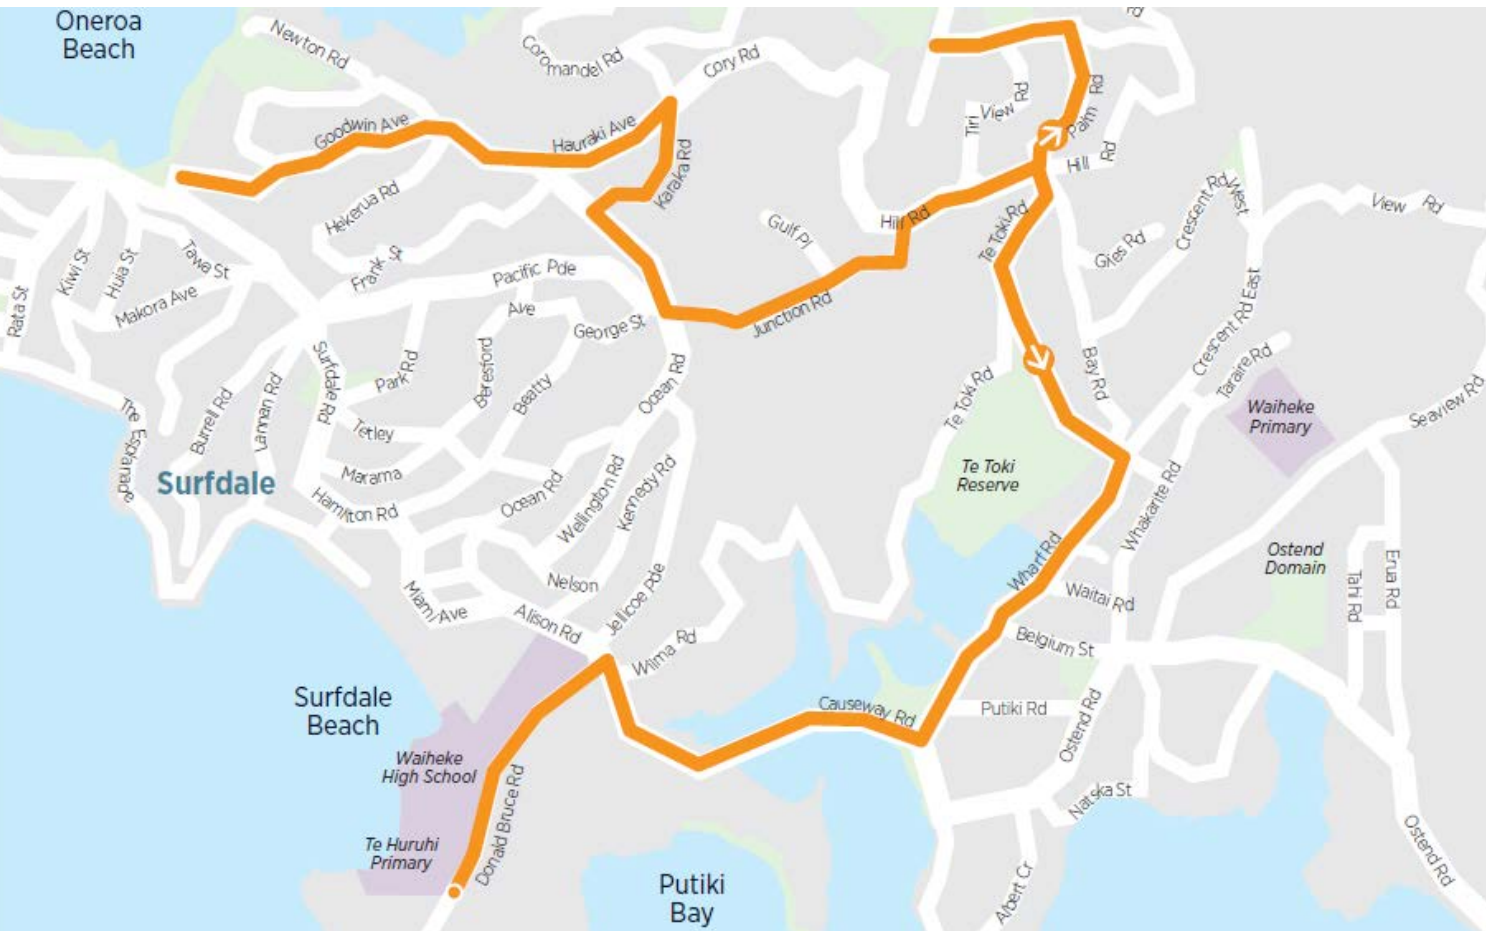

can be purchased from the following on-island locations:

MATIATIA FERRY TERMINAL | ONEROA FOUR SQUARE

For more info, visit at.govt.nz

STOP NAME	STOP #	TIME
Matiatia (opposite Ferry Terminal)	1134	07:55
67 Oceanview Road, near 48 hour car park	1143	07:57
Oceanview Road, near Waiheke Library	1151	07:59
139 Oceanview Road, opposite BNZ	1153	07:59
Oceanview Road, opposite Red Cross	1155	08:00
2 Moa Avenue, near Kiwi Street	1148	08:01
34 Moa Avenue, near Rata Street	1146	08:02
31 Rata Street	1163	08:02
31 Tui Street	1161	08:04
54 Mako Street	1087	08:04
Mako Street, opposite Allison Park	1321	08:05

STOP NAME	STOP #	TIME
5 Korora Road, opposite Art Gallery	1145	08:08
17 Korora Road	1147	08:08
33 Waikare Road, outside Waiheke Real Estate	1149	08:09
Oceanview Road, opposite Red Cross	1155	08:10
Oceanview Road, near St Peter's Church	1171	08:11
Oceanview Road, near Frank Street	1173	08:12
14 Surfdale Road	1154	08:13
3 Miami Avenue, near Surfdale Shops	1177	08:14
2 Mitchell Road	1158	08:15
Te Huruhi Primary School Bus Bay	1535	08:19
Waiheke High School Bus Bay	1533	08:22

STOP NAME	STOP #	TIME
Goodwin Avenue, near Oneroa Beach Store	1229	07:50
Goodwin Avenue/ Queens Drive Intersection	1225	07:51
Queens Drive, opposite Hekerua Road	1231	07:52
4 Hauraki Road	1190	07:53
Pope's Corner	1192	07:55
18 Karaka Road	1194	07:56
WISCA	1211	07:57
28 Junction Road	1188	07:59
Top of Hill Road, near Cory Road	1186	08:00
2 Palm Road	1182	08:02

STOP NAME	STOP #	TIME
Opposite Palm Beach Store	1203	08:03
Opposite Red Shed	1196	08:04
Palm Road, near Palm Beach Store	1203	08:05
Te Toki Road, near Waiheke Island Resort	1180	08:07
Te Toki Road, opposite Wilma Road	1178	08:08
Te Toki Road, near Crescent Road East	1176	08:10
Wharf Road, near Muritai Road	1195	08:11
Causeway Road, near Donald Bruce Road	1160	08:14
Te Huruhi Primary School Bus Bay	1535	08:16
Waiheke High School Bus Bay	1533	08:17