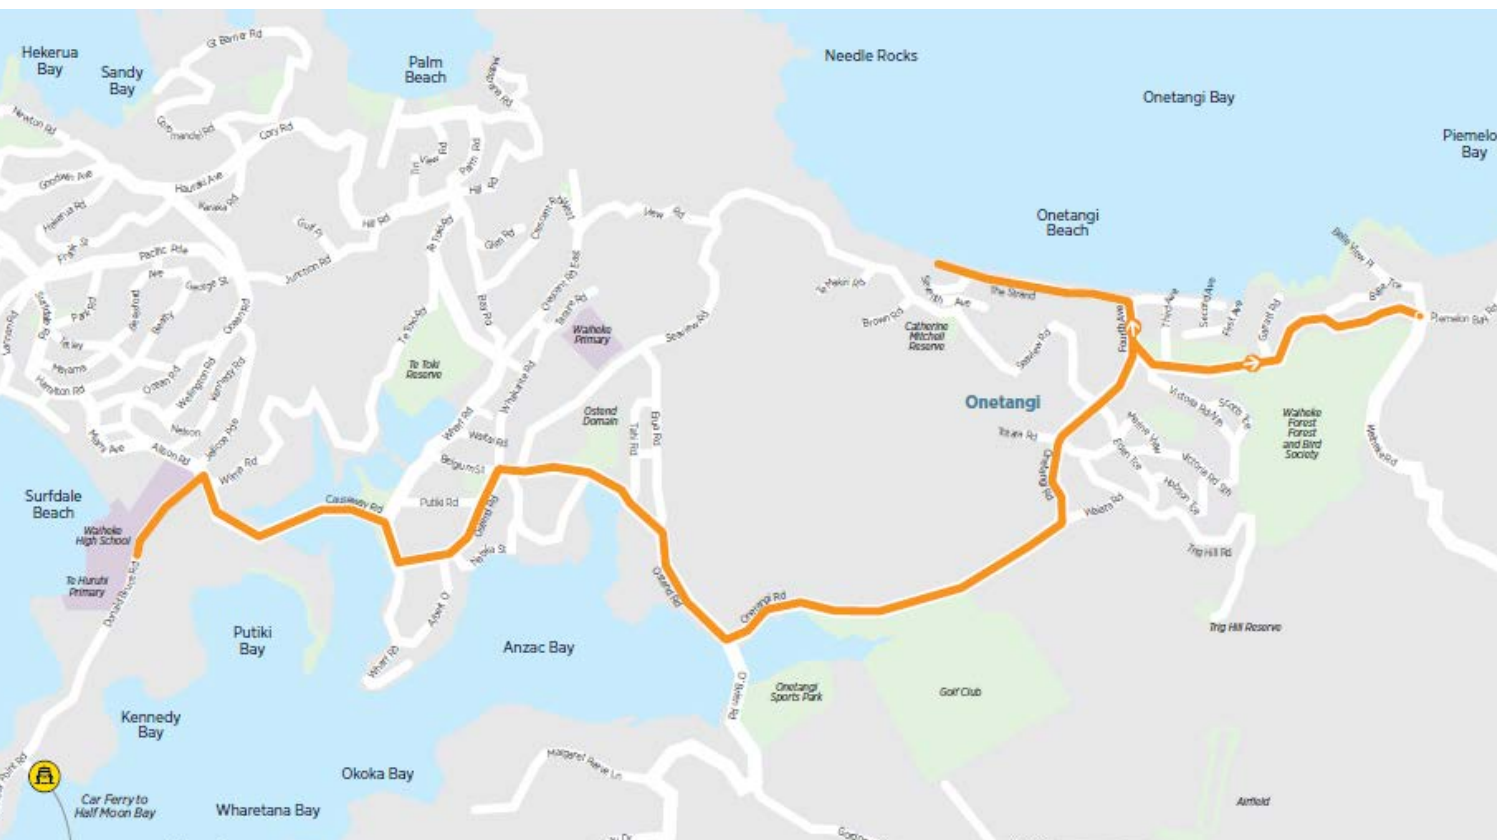

STOP NAME	STOP #	TIME
Waiheke High School Bus Bay	1533	15:23
Causeway Road, near Wilma Road	1181	15:24
Opposite 31 Causeway Road, near Shelley Beach Rd	1183	15:25
Causeway Road, near Ostend Domain	1185	15:26
Wharf Road, near Ostend Road	1164	15:27
Ostend Road, opposite Ostend Price Cutter	1166	15:28
80 Ostend Road, near RSA	1168	15:29
Ostend Road, near Erua Road	1139	15:32
Ostend Road, opposite O'Brien Road	1132	15:33
82 Onetangi Road, near Wild on Waiheke	1114	15:34
70 Onetangi Road, opposite Museum	1112	15:35
66 Onetangi Road, opposite golf course	1110	15:36

STOP NAME	STOP #	TIME
44 Onetangi Road, near Trig Hill Road	1108	15:38
28 Onetangi Road, near Challenge Station	1106	15:39
Onetangi Road, near Tin Boat Reserve	1104	15:40
Fourth Avenue, near The Strand	1102	15:41
97 The Strand, near Sixth Avenue	1050	15:42
Seventh Avenue, near The Strand	1100	15:43
Opposite 99 The Strand, near Sixth Avenue	1050	15:44
1 Fourth Avenue	1101	15:45
3 Waiheke Road, near Garrett Road	1125	15:46
33 Waiheke Road, near bottom end of Belle	1210	15:47
Waiheke Road, near Pie Melon Bay	1598	15:50