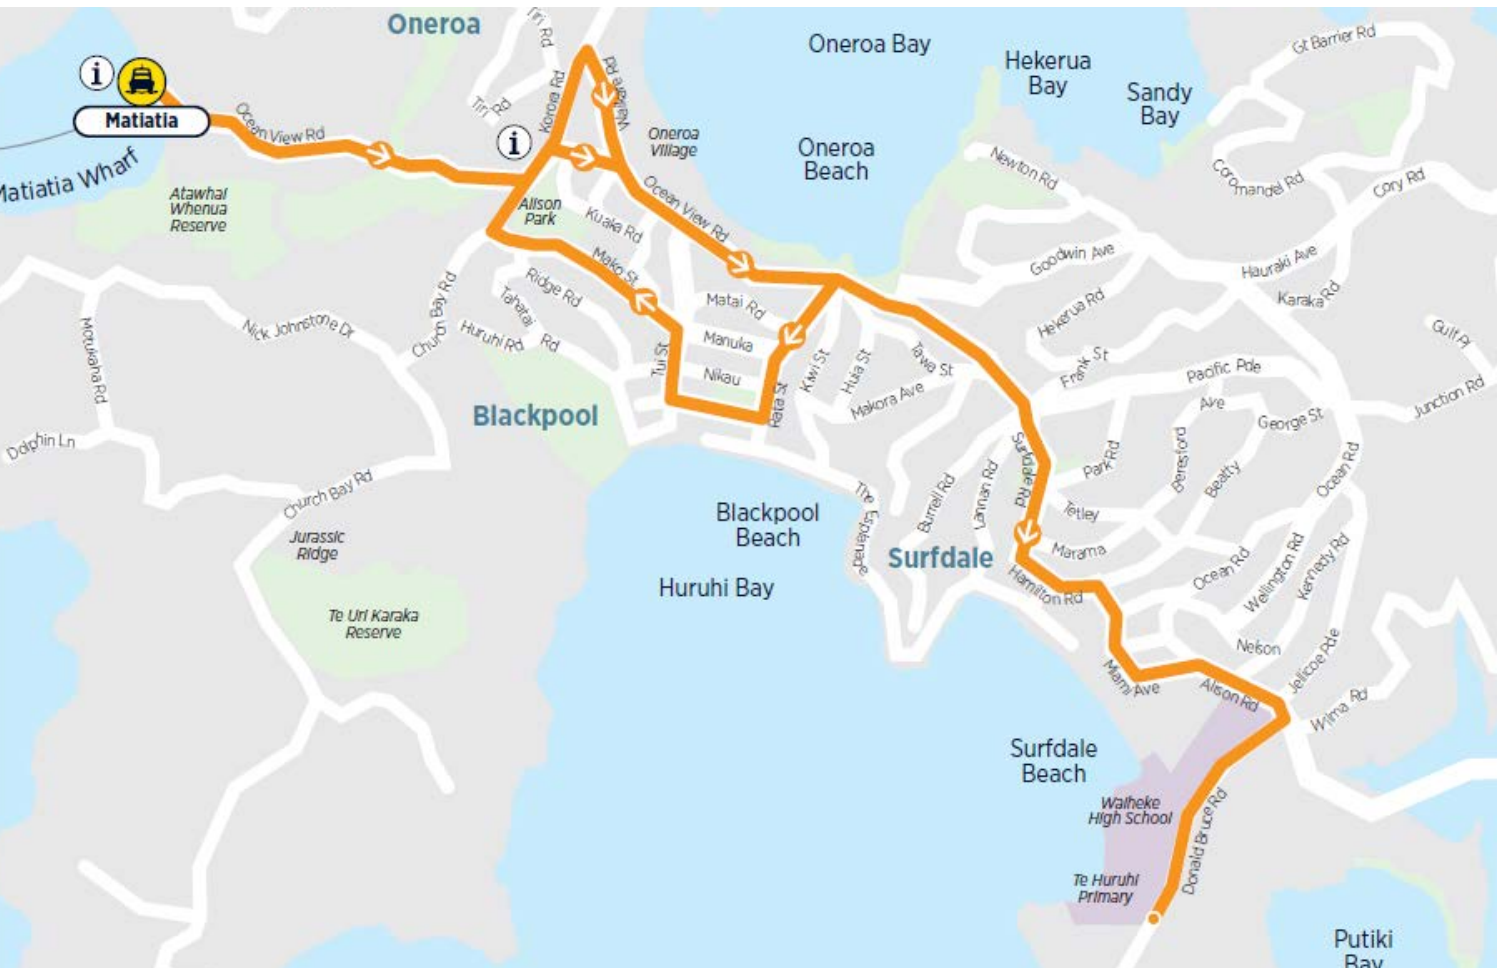

STOP NAME	STOP #	TIME
Matiatia (opposite Ferry Terminal)	1134	07:55
67 Oceanview Road, near 48 hour car park	1143	07:57
Oceanview Road, near Waiheke Library	1151	07:59
139 Oceanview Road, opposite BNZ	1153	07:59
Oceanview Road, opposite Red Cross	1155	08:00
2 Moa Avenue, near Kiwi Street	1148	08:01
34 Moa Avenue, near Rata Street	1146	08:02
31 Rata Street	1163	08:02
31 Tui Street	1161	08:04
54 Mako Street	1087	08:04
Mako Street, opposite Allison Park	1321	08:05

STOP NAME	STOP #	TIME
5 Korora Road, opposite Art Gallery	1145	08:08
17 Korora Road	1147	08:08
33 Waikare Road, outside Waiheke Real Estate	1149	08:09
Oceanview Road, opposite Red Cross	1155	08:10
Oceanview Road, near St Peter's Church	1171	08:11
Oceanview Road, near Frank Street	1173	08:12
14 Surfdale Road	1154	08:13
3 Miami Avenue, near Surfdale Shops	1177	08:14
2 Mitchell Road	1158	08:15
Te Huruhi Primary School Bus Bay	1535	08:19
Waiheke High School Bus Bay	1533	08:22