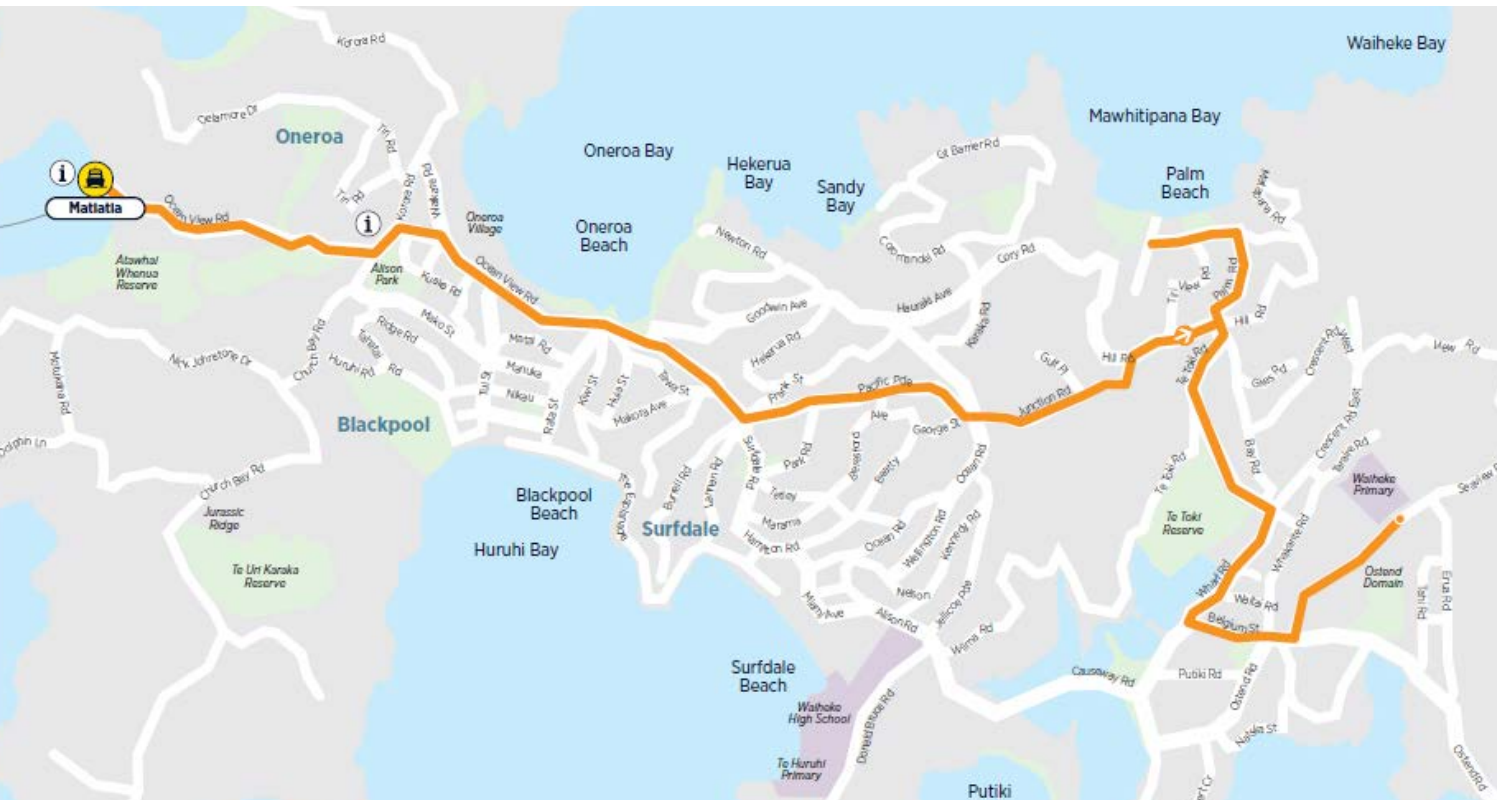

STOP NAME	STOP #	TIME
Matiatia Ferry Terminal (terminal side)	1134	07:55
67 Oceanview Road, near 48 hour car park	1143	07:58
Oceanview Road, near Waiheke Library	1151	08:00
139 Oceanview Road, opposite BNZ	1153	08:00
Oceanview Road, opposite Red Cross	1155	08:01
Oceanview Road, near St Peter's Church	1171	08:02
Oceanview Road, near Frank Street	1173	08:03
Pacific Parade, opposite George Street	1537	08:06

STOP NAME	STOP #	TIME
WISCA	1188	08:07
Top of Hill Road, near Cory Road	1186	08:08
Opposite Red Shed	1196	08:09
2 Palm Road	1182	08:13
Te Toki Road, near Waiheke Island Resort	1201	08:14
Wharf Road, near Muritai Road	1195	08:16
Waiheke Primary School Bus Bay	1445	08:20