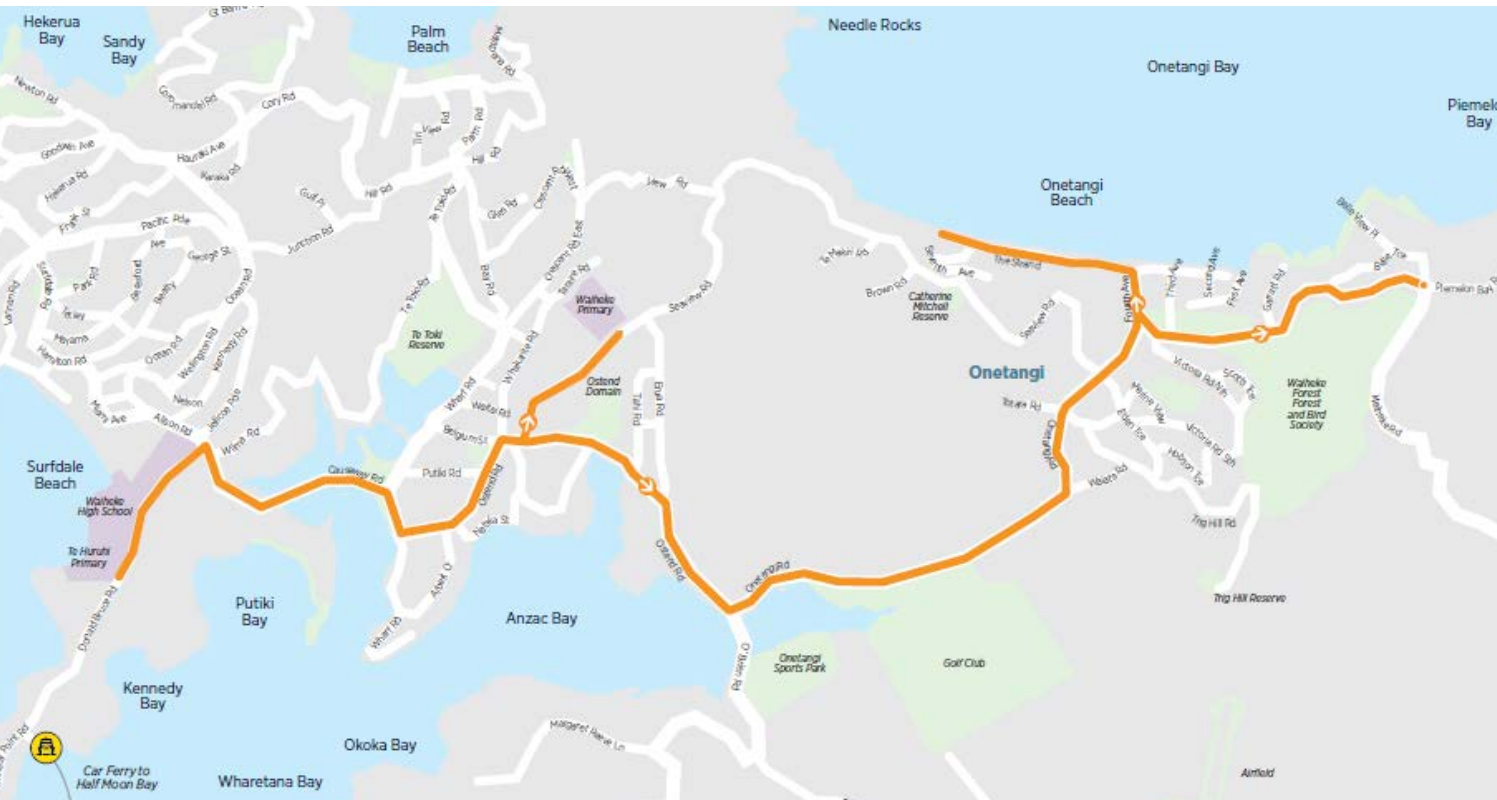

STOP NAME	STOP #	TIME
Te Huruhi Primary School Bus Bay	1535	14:40
Causeway Road, near Wilma Road	1181	14:44
Opposite 31 Causeway Road, near Shelley Beach Rd	1183	14:45
Causeway Road, near Ostend Domain	1185	14:46
Wharf Road, near Ostend Road	1164	14:46
Ostend Road, opposite Ostend Price Cutter	1166	14:47
80 Ostend Road, near RSA	1168	14:48
Waiheke Primary School Bus Bay	1445	14:49
Ostend Road, opposite O'Brien Road	1132	14:54
82 Onetangi Road, near Wild on Waiheke	1114	14:55
70 Onetangi Road, opposite Museum	1112	14:56
66 Onetangi Road, opposite golf course	1110	14:57

STOP NAME	STOP #	TIME
44 Onetangi Road, opposite Trig Hill Road	1108	14:59
28 Onetangi Road, near Challenge Station	1106	15:00
Onetangi Road, near Tin Boat Reserve	1104	15:01
Fourth Avenue, near the Strand	1102	15:02
97 The Strand, near Sixth Avenue	1423	15:03
Seventh Avenue, near The Strand	1100	15:04
Opposite 99 The Strand, near Sixth Avenue	1050	15:05
1 Fourth Avenue	1101	15:07
3 Waiheke Road, near Garrett Road	1125	15:09
33 Waiheke Road, near lower end of Belle Terrace	1210	15:10
Waiheke Road, near Pie Melon Bay	1598	15:14