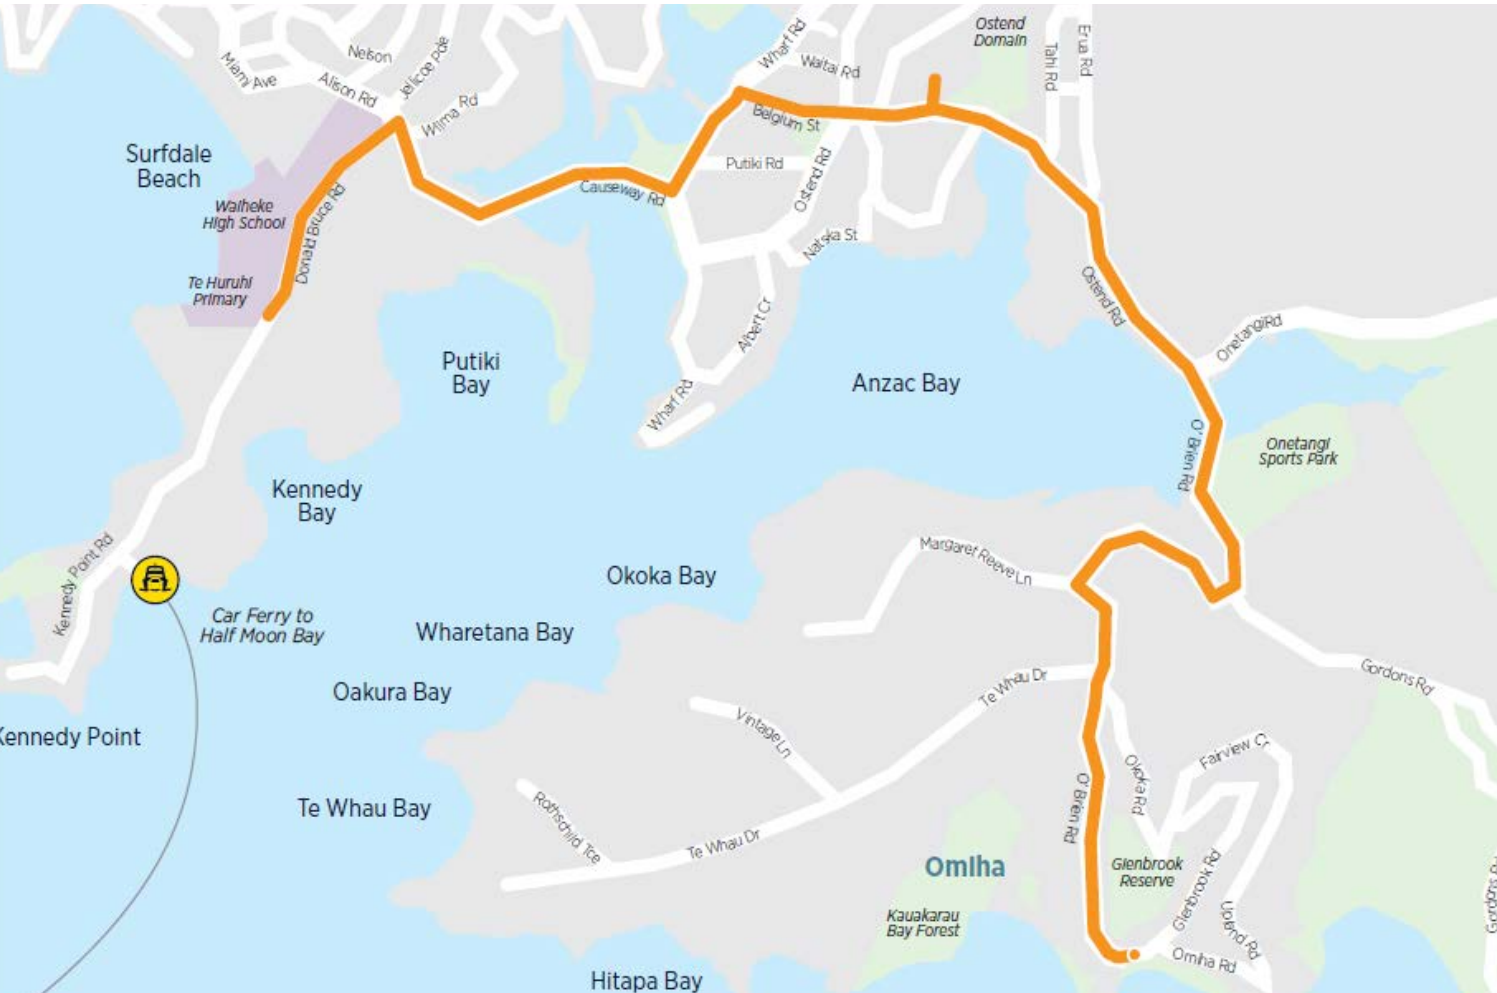

STOP NAME	STOP #	TIME
Waiheke High School Bus Bay	1533	15:20
Causeway Road, near Wilma Road	1181	15:22
Opposite 31 Causeway Road, near Shelley Beach Rd	1183	15:22
Causeway Road, near Ostend Domain	1185	15:23
Opposite 50 Wharf Road, near Belgium Street	1193	15:24
Stop B Ostend, opposite Ostend Shops	1542	15:25
Ostend Road, near Erua Road	1139	15:28

STOP NAME	STOP #	TIME
Ostend Road, opposite O'Brien Road	1132	15:29
O'Brien Road, near Onetangi Sports Park	1122	15:30
O'Brien Road, near Gordons Road	1119	15:30
O'Brien Road, opposite Te Whau Drive	1117	15:32
O'Brien Road, opposite Valley Road	1115	15:34
O'Brien Road, near flagpole	1113	15:36