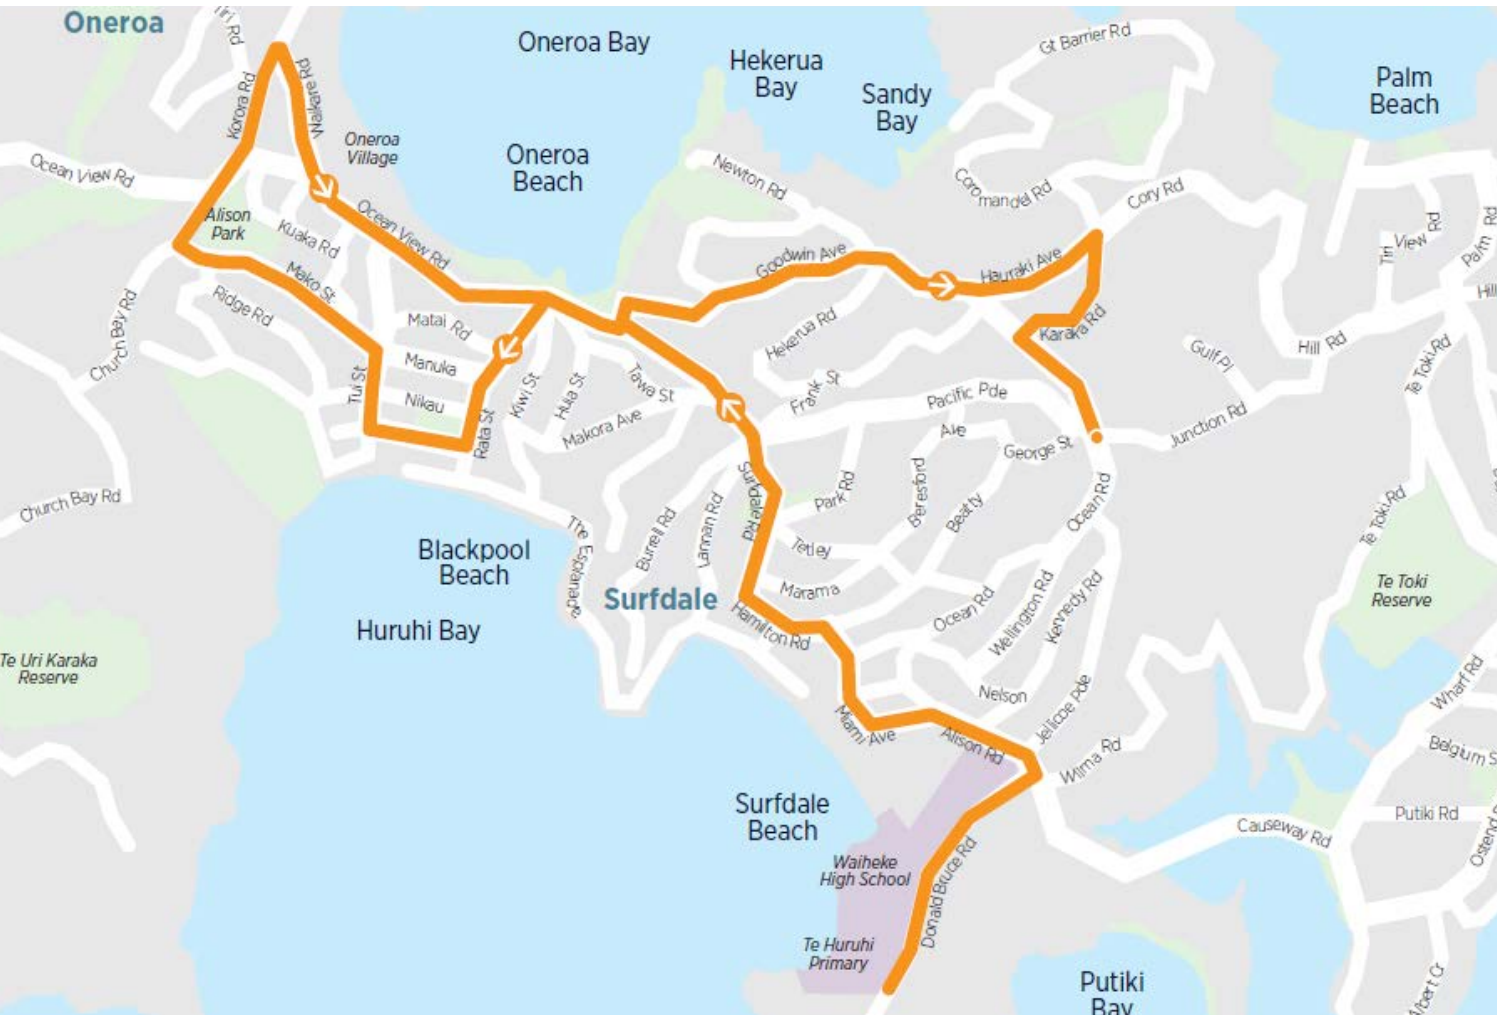

STOP NAME	STOP #	TIME
191 Onetangi Road, near Wild on Waiheke	1111	08:06
Ostend Road, near O'Brien Road	1141	08:07
Ostend Road, opposite Tahī Road	1130	08:08
Waiheke Primary School Bus Bay	1445	08:11
Ostend Road, near Natzka Road	1170	08:13
Ostend Road, near Albert Crescent	1189	08:14
56 Wharf Road, near playground	1172	08:15
Causeway Road, opposite Ostend Domain	1504	08:16
31 Causeway Road, Shelley Beach Road	1162	08:17
Causeway Road, near Donald Bruce Roundabout	1160	08:17
Te Huruhi Primary School Bus Bay	1535	08:19
Waiheke High School Bus Bay	1533	08:20

STOP NAME	STOP #	TIME
WISCA	1188	08:07
Top of Hill Road, near Cory Road	1186	08:08
Opposite Red Shed	1196	08:09
2 Palm Road	1182	08:13
Te Toki Road, near Waiheke Island Resort	1201	08:14
Wharf Road, near Muritai Road	1195	08:16
Waiheke Primary School Bus Bay	1445	08:20

STOP NAME	STOP #	TIME
Te Huruhi Primary School Bus Bay	1535	14:40
11 Mitchell Road	1179	14:43
2 Miami Avenue, near Surfdale Shops	1156	14:44
21 Surfdale Road	1175	14:45
Oceanview Road, opposite Frank Street	1152	14:46
2 Moa Avenue	1148	14:47
34 Moa Avenue, near Rata Street	1146	14:48
31 Rata Street	1163	14:49
31 Tui Street	1161	14:50
54 Mako Street	1087	14:51
Mako Street, opposite Allison Park	1321	14:51
5 Korora Road, opposite Art Gallery	1145	14:52