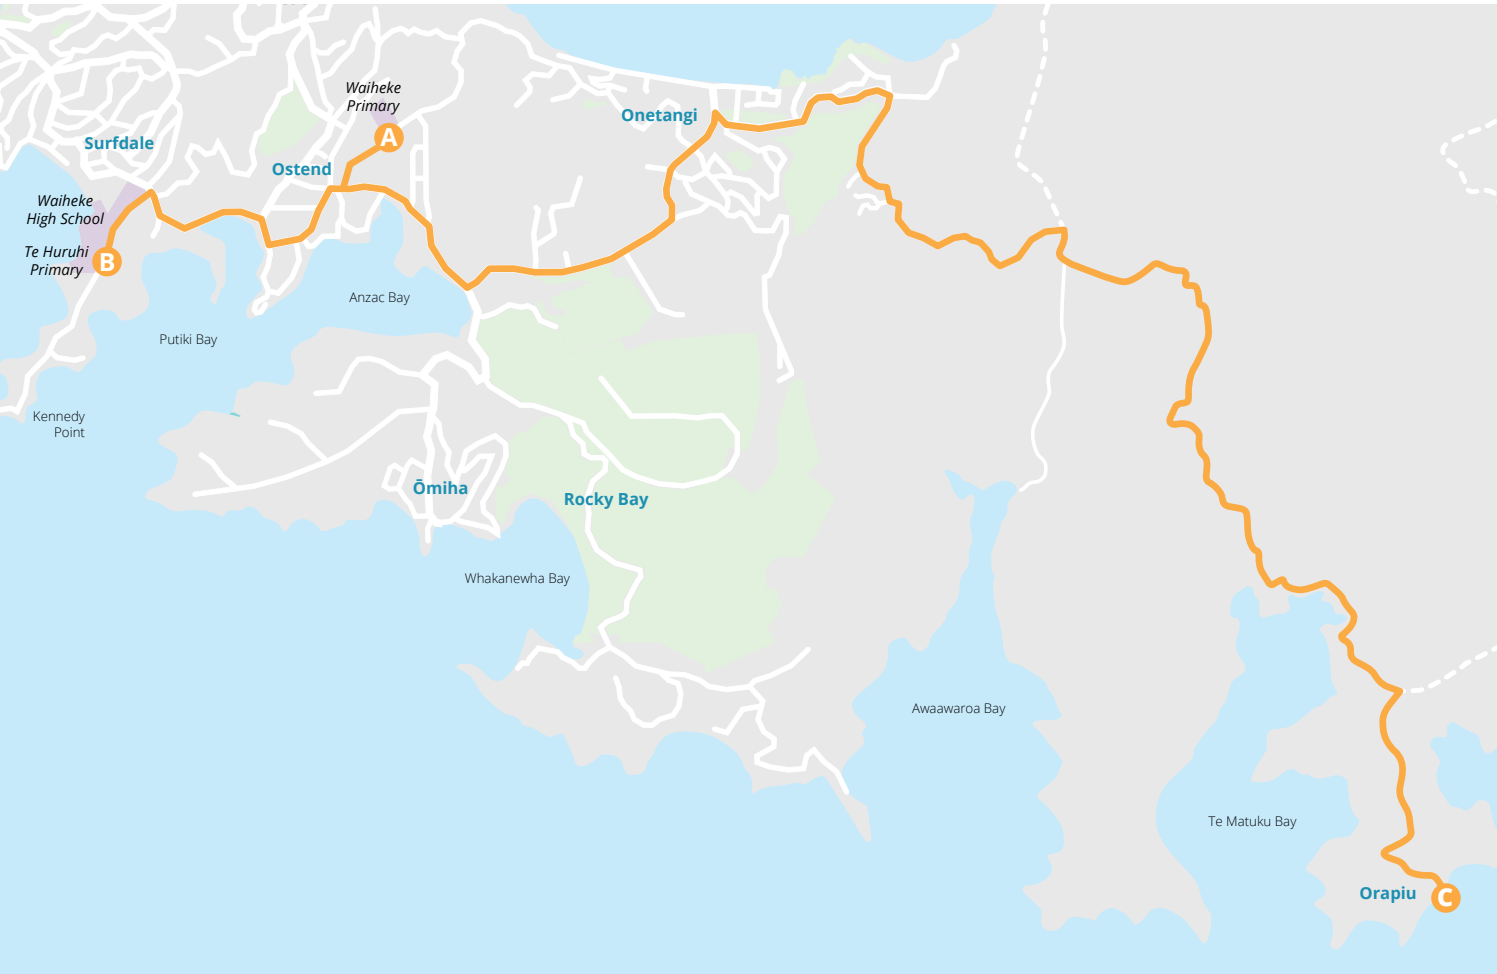

STOP NAME	STOP #	TIME
Waiheke Primary School	1455	15:00
Waiheke High School Bus Bay	1533	15:20
Fisher Road Junction		15:37
Awaroa Vineyard		15:38
Awaawaroa Road Junction & Bus Stop		15:42
161 Orapiu Road		15:46

STOP NAME	STOP #	TIME
Passage Rock Vineyard		15:52
512 Orapiu Road		15:53
530 Orapiu Road		15:54
609 Orapiu Road		15:55
Orapiu Road & Anzac Road		15:59
Hotere Lane (safe drop off after turn around)		16:00