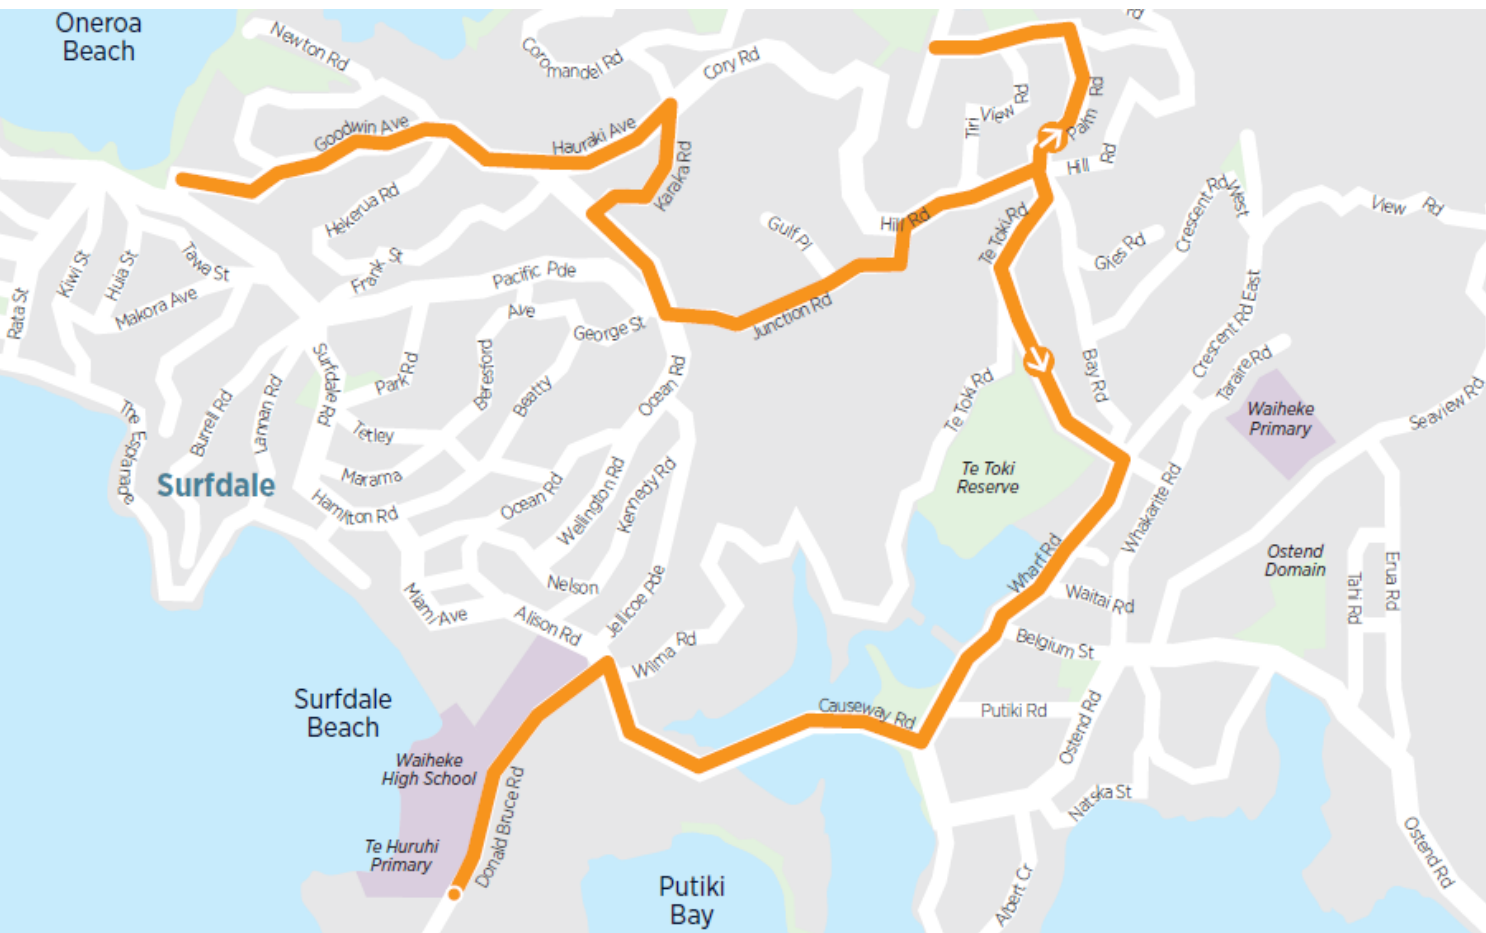

| STOP NAME                                 | STOP # | TIME  |
|---|--------|-------|
| Goodwin Avenue, near Oneroa Beach Store   | 1229   | 07:50 |
| Goodwin Avenue/ Queens Drive Intersection | 1225   | 07:51 |
| Queens Drive, opposite Hekerua Road       | 1231   | 07:52 |
| 4 Hauraki Road                            | 1190   | 07:53 |
| Pope's Corner                             | 1192   | 07:54 |
| 18 Karaka Road                            | 1194   | 07:55 |
| WISCA                                     | 1211   | 07:57 |
| 28 Junction Road                          | 1188   | 07:58 |
| Top of Hill Road, near Cory Road          | 1186   | 07:59 |
| 2 Palm Road                               | 1182   | 08:00 |