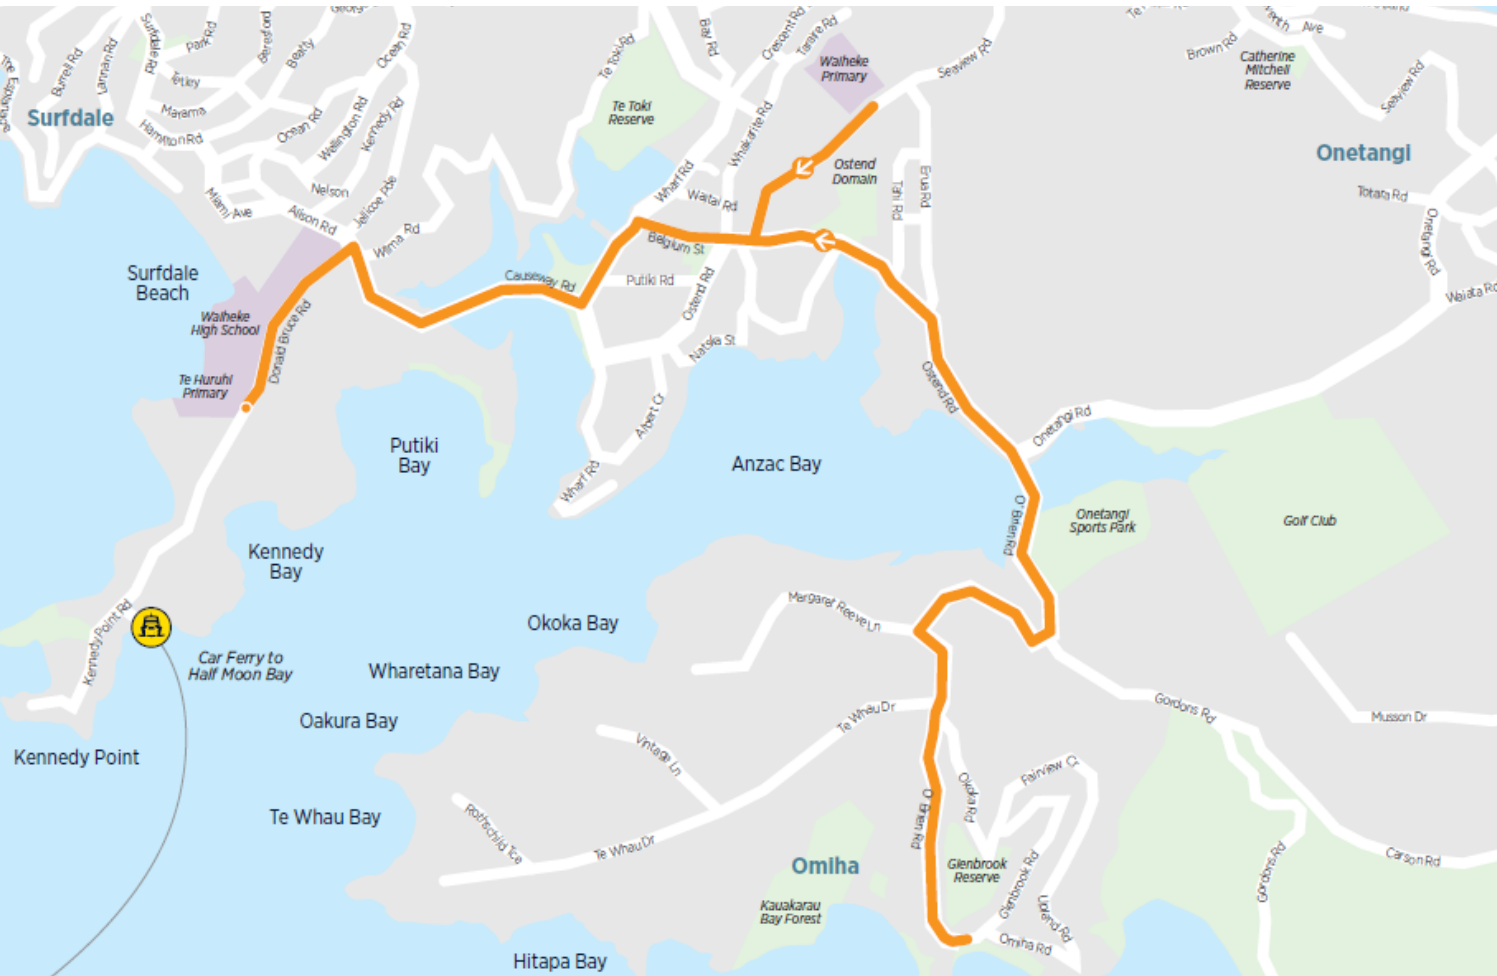

STOP NAME	STOP #	TIME
O'Brien Road, near flagpole	1113	07:55
46 O'Brien Road, near Valley Road	1116	07:56
O'Brien Road, near Te Whau Drive	1118	07:58
O'Brien Road, near Woolshed	1120	08:02
Ostend Road, near O'Brien Road	1141	08:03
Ostend Road, opposite Tahi Road	1130	08:05
Waiheke Primary School Bus Bay	1445	08:09
Ostend Road, near Natzka Rd/ RSA	1170	08:11

STOP NAME	STOP #	TIME
Stop A Ostend Road, outside Countdown	1191	08:12
56 Wharf Road	1172	08:13
Causeway Road, opposite Ostend Domain	1504	08:14
31 Causeway Road, near Shelley Beach Road	1162	08:16
Causeway Road, near Donald Bruce Roundabout	1160	08:16
Te Huruhi Primary School Bus Bay	1535	08:19
Waiheke High School Bus Bay	1533	08:20