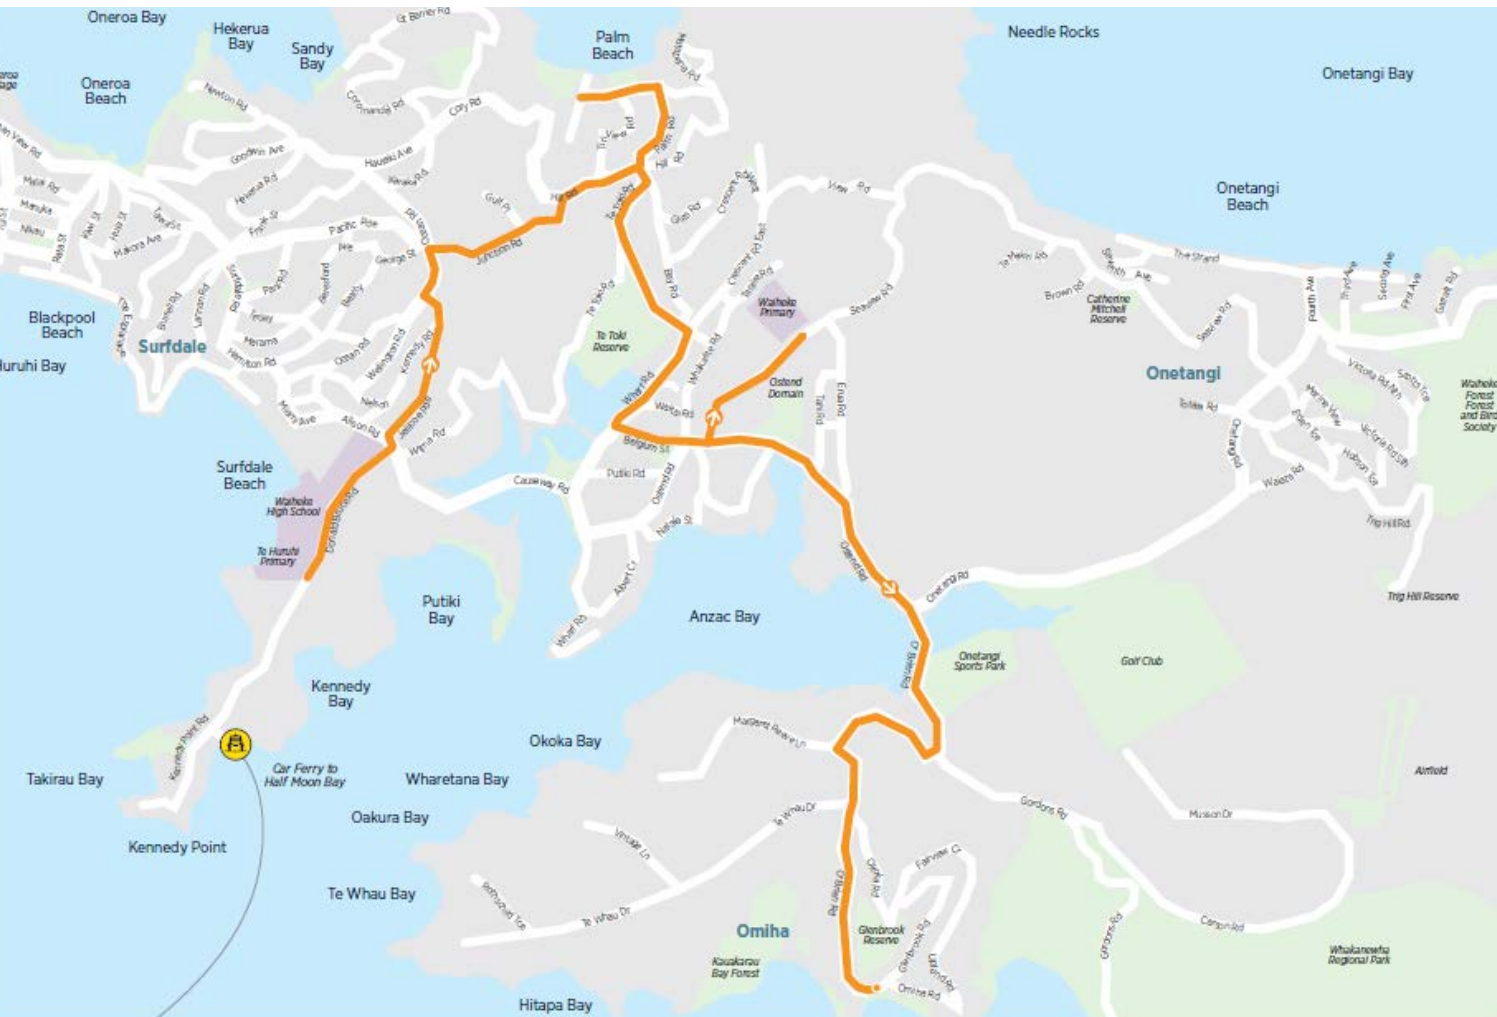

STOP NAME	STOP #	TIME
Te Huruhi Primary School Bus Bay	1535	14:40
31 Jellicoe Parade	1219	14:43
WISCA		14:44
28 Junction Road, near WISCA	1188	14:46
Top of Hill Road, near Cory Road	1186	14:48
2 Palm Road	1182	14:49
Opposite Palm Beach Store	1184	14:50
Opposite Red Shed	1196	14:51
Outside Palm Beach Store	1203	14:52
Te Toki Road, near Waiheke Island Resort	1180	14:54
Te Toki Road, opposite Wilma Road	1178	14:55

STOP NAME	STOP #	TIME
Te Toki Road, near Crescent Road East	1176	14:56
Wharf Road, near Muritai Road	1195	14:57
Stop B Ostend, opposite Ostend Shops	1542	14:59
Waiheke Primary School Bus Bay	1445	15:02
Ostend Road, opposite O'Brien Road	1132	15:07
O'Brien Road, near Onetangi Sports Park	1122	15:08
2 O'Brien Road	1121	15:09
O'Brien Road, near Gordons Road	1119	15:10
O'Brien Road, opposite Te Whau Drive	1117	15:13
O'Brien Road, opposite Valley Road	1115	15:14
O'Brien Road, near flagpole	1113	15:16