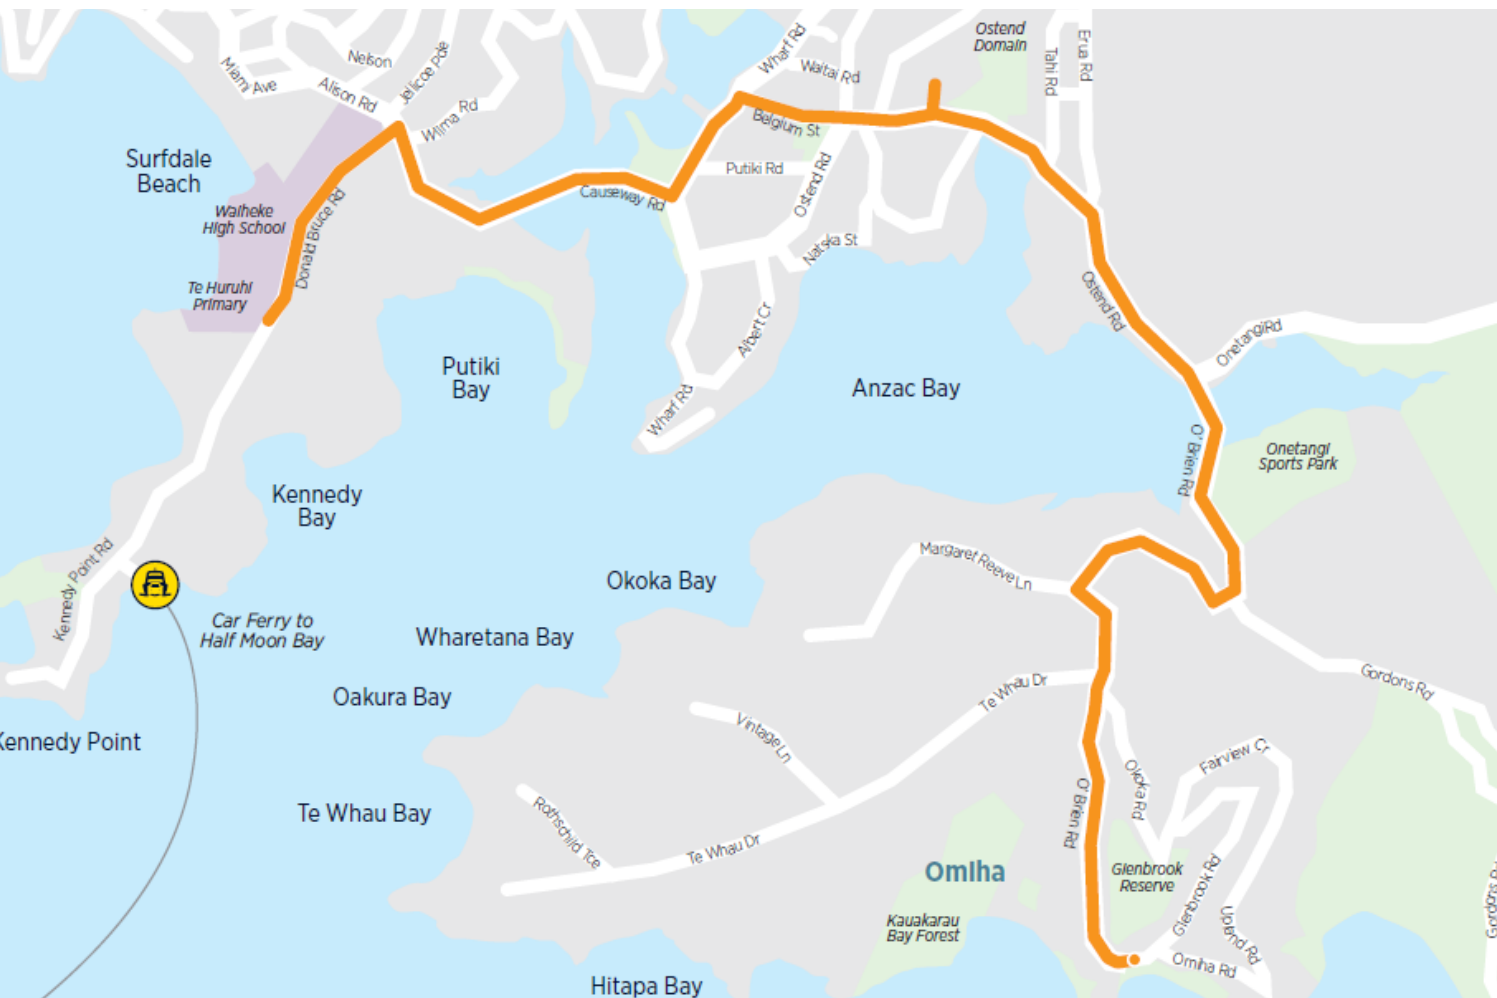

STOP NAME	STOP #	TIME
Waiheke High School Bus Bay	1533	15:20
Causeway Road, near Wilma Road	1181	15:21
Opposite 31 Causeway Road, near Shelley Beach Rd	1183	15:22
Causeway Road, near Ostend Domain	1185	15:23
Opposite 50 Wharf Road, near Belgium Street	1193	15:24
Stop B Ostend, opposite Ostend Shops	1542	15:25
PlaceMakers Waiheke	1509	15:26
Ostend Road, near Erua Road	1139	15:28

STOP NAME	STOP #	TIME
Ostend Road, opposite O'Brien Road	1132	15:29
O'Brien Road, near Onetangi Sports Park	1122	15:30
2 O'Brien Road	1121	15:30
O'Brien Road, near Gordons Road	1119	15:31
O'Brien Road, opposite Te Whau Drive	1117	15:33
O'Brien Road, opposite Valley Road	1115	15:34
O'Brien Road, near flagpole	1113	15:36